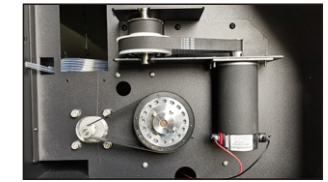

OMAJIC
One-stop Printing
applications manufacturer

OM-ECO 1801H

With 1 pc Epson I3200 E1/ XP600 Print head

Machine Specification

Model No.	OM-ECO1801H	Max Print Size	70" (180cm)
Max Print Height	2mm	Power Consumption	3500W
Printer Head	1 Epson XP600 / I3200 printhead		
Printing Resolution	Standard Dpi: I3200: 720×1200dpi XP600: 360*1440dpi		
Printing Speed	I3200-E1: 720*1200dpi,4Pass 16 sqm/h, 720*2400dpi,6 Pass 12 sqm/h Xp600: 360*1440dpi,4Pass 10 sqm/h , 360*2160dpi,6 Pass 8 sqm/h		
Printing Quality	True Photographic Quality		
Ink Colors	CMYK		
File Format	TIFF,JPEG,Postscript,EPS,PDF		
Software	Maintop/Photoprint		
Working Environment	15-30 Degrees.		
Machine Size&Net Weight	2688mm * 725mm *1340(H)mm; 150kg		

Product details

Carriage

Collector

DC motor

Fans

Panel

Step motor